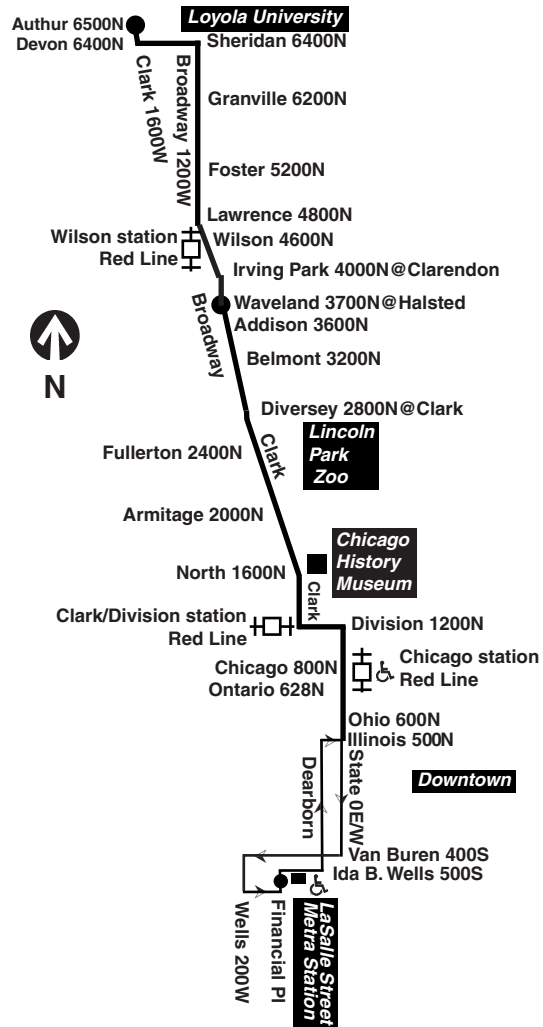

# 36 Broadway

Effective Dec. 22, 2024

All CTA buses are accessible

[transitchicago.com/bus/36](http://transitchicago.com/bus/36)

**Monday thru Friday**

**Northbound**

LV Financial/ Ida B. Wells	State/ Chicago	Clark/ Diversey	Broadway/ Waveland	Broadway/ Foster	AR Clark/ Arthur
4:57a	5:09a	5:23a	5:29a	5:38a	5:48a
5:19	5:31	5:45	5:51	6:00	6:10
5:40	5:53	6:08	6:14	6:24	6:35
6:00	6:12	6:28	6:34	6:45	6:57
6:19	6:32	6:48	6:55	7:07	7:20
6:36	6:50	7:07	7:14	7:27	7:40
6:52	7:07	7:24	7:31	7:45	7:59
7:08	7:24	7:43	7:51	8:05	8:19
7:24	7:41	8:00	8:09	8:24	8:38
7:39	7:56	8:15	8:24	8:39	8:53
7:53	8:10	8:29	8:38	8:53	9:07
8:06	8:24	8:43	8:50	9:05	9:20
8:18	8:35	8:54	9:02	9:17	9:31
8:29	8:47	9:06	9:14	9:29	9:44
8:41	8:59	9:19	9:27	9:43	9:58
8:53	9:11	9:31	9:40	9:56	10:12
9:06	9:24	9:44	9:53	10:09	10:25

C - trip ends at Clark/Devon at time shown

**#36 Broadway**

**Southbound**

LV Clark/ Arthur	Broadway/ Foster	Broadway/ Waveland	Clark/ Diversey	State/ Chicago	AR Financial/ Ida B. Wells
4:00a	4:09a	4:18a	4:24a	4:39a	4:51a
4:20	4:29	4:38	4:44	4:59	5:11
4:39	4:48	4:58	5:05	5:21	5:34
4:57	5:06	5:16	5:23	5:40	5:53
5:14	5:24	5:34	5:41	5:59	6:13
5:30	5:40	5:50	5:58	6:15	6:29
5:45	5:55	6:06	6:13	6:31	6:46
5:59	6:09	6:20	6:27	6:46	7:01
6:12	6:23	6:34	6:42	7:01	7:16
6:25	6:36	6:47	6:56	7:16	7:32
6:36	6:48	6:59	7:07	7:29	7:45
6:46	6:58	7:10	7:19	7:41	7:59
6:54	7:07	7:19	7:28	7:51	8:08
7:01	7:14	7:27	7:37	8:00	8:19
7:08	7:22	7:35	7:46	8:09	8:28
7:15	7:29	7:42	7:53	8:17	8:35
7:22	7:36	7:49	8:01	8:26	8:45
7:29	7:43	7:57	8:10	8:34	8:54
7:37	7:51	8:05	8:18	8:42	9:02
7:46	8:00	8:14	8:27	8:51	9:11
7:58	8:12	8:26	8:39	9:03	9:23